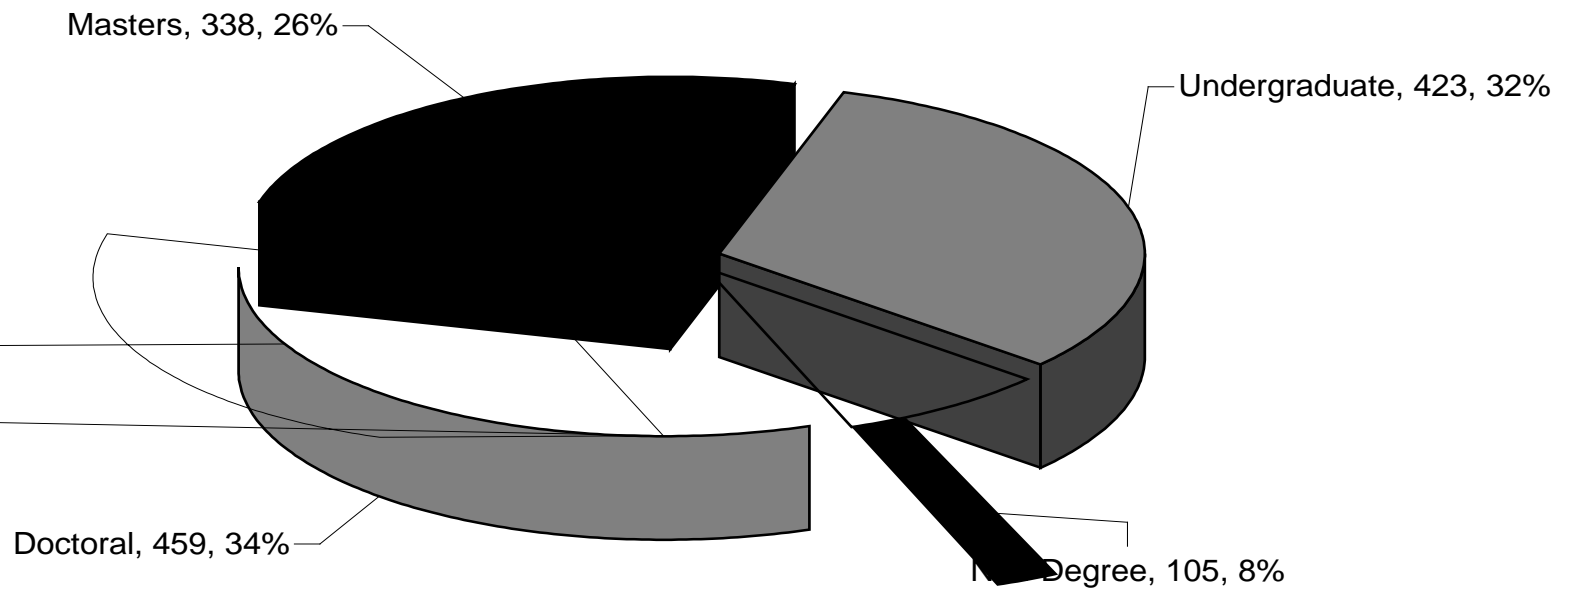

## USF International Students Per Academic Level

NOTE: Non-degree includes exchange students.

Fall 2009 Total Enrollment = 13.25  
Source: USF Data Warehouse Add/Drop Benchmark 8/31/2009

International Affairs  
International Services  
Fall 2009

## Top 10 Undergraduate Majors

**Number of International Students Per Country (Alphabetical Order)**

| <b>Country</b> | <b># Per</b> | <b>% of total</b> |
|----------------|--------------|-------------------|
| Albania        | 6            | 0.5%              |
| Algeria        | 1            | 0.1%              |
| Argentina      | 7            | 0.5%              |